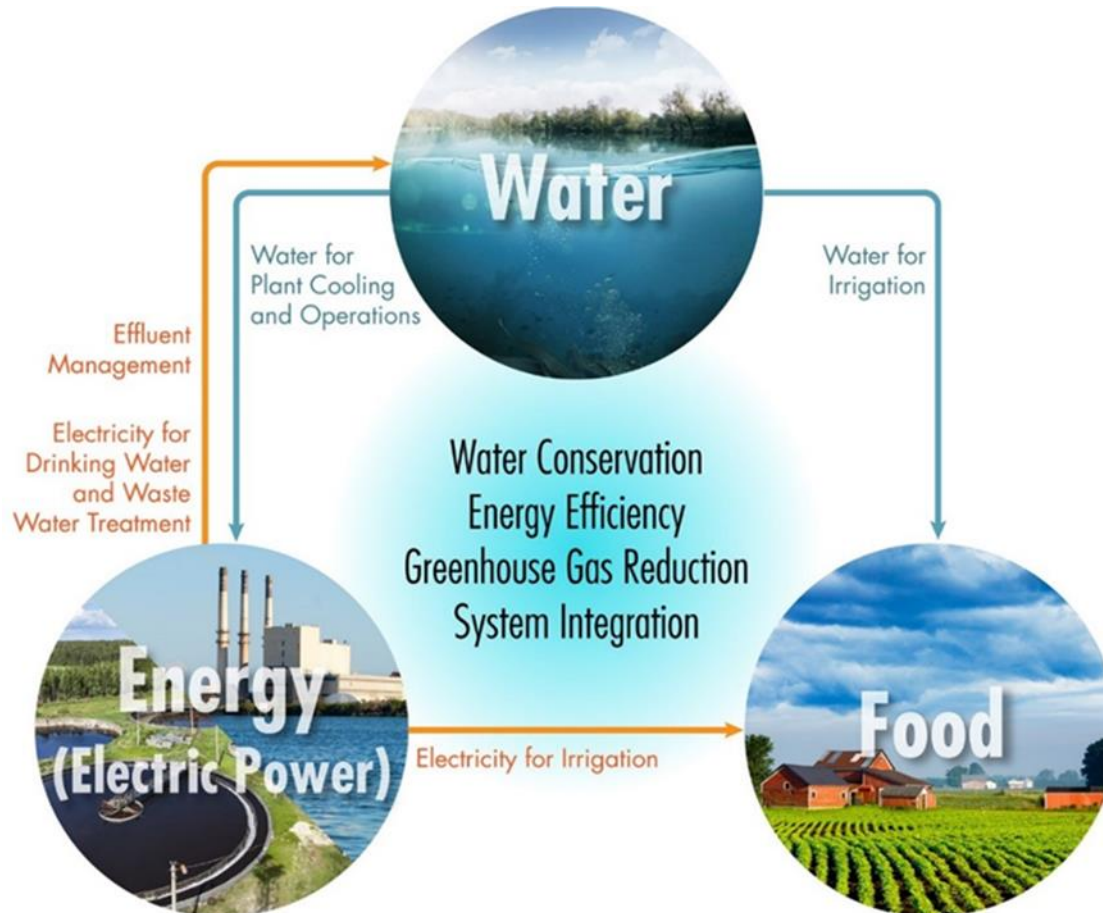

# Food-Energy-Water Nexus Research: NSF-EPRI Collaboration on Water Use Optimization (10/1 to 10/20)

<http://www.epri.com/Pages/NSF-EPRI-Collaboration-on-Water-Use-Optimization-.aspx>

# Research Needs for the Power Sector

- For EPRI scientists and research managers, the following areas are of high importance:

Tier One	Example
Desalination and Water Reuse	<ul style="list-style-type: none"><li>• Use of process heat streams for desalination vs reverse osmosis</li><li>• Combined renewable/solar energy and desalination technology</li></ul>
Integration of water and energy systems, and sensor technologies	<ul style="list-style-type: none"><li>• Water infrastructure for storage of water and energy</li><li>• Low-grade energy for wastewater treatment</li></ul>
Water and Energy Use Efficiency and Water Treatment/Reuse	<ul style="list-style-type: none"><li>• Water/energy efficiency technologies in residential, commercial, agricultural, and industrial sectors</li><li>• Conveyance</li></ul>

# Challenges in the Food-Energy-Water Nexus

- Water withdrawal and consumption in different sectors: Can we understand the barriers to achieving higher water use efficiency for different sectors?
- Can we use treated wastewater for power and agricultural operations to alleviate pressure on freshwater sources?
- Can we improve and update water conveyance and water transport?
- What are the risks and uncertainties in changing operations vs. technological innovations?
- Applications of environmental economics—cost analysis, least cost analysis, benefit cost analysis for a comparative framework